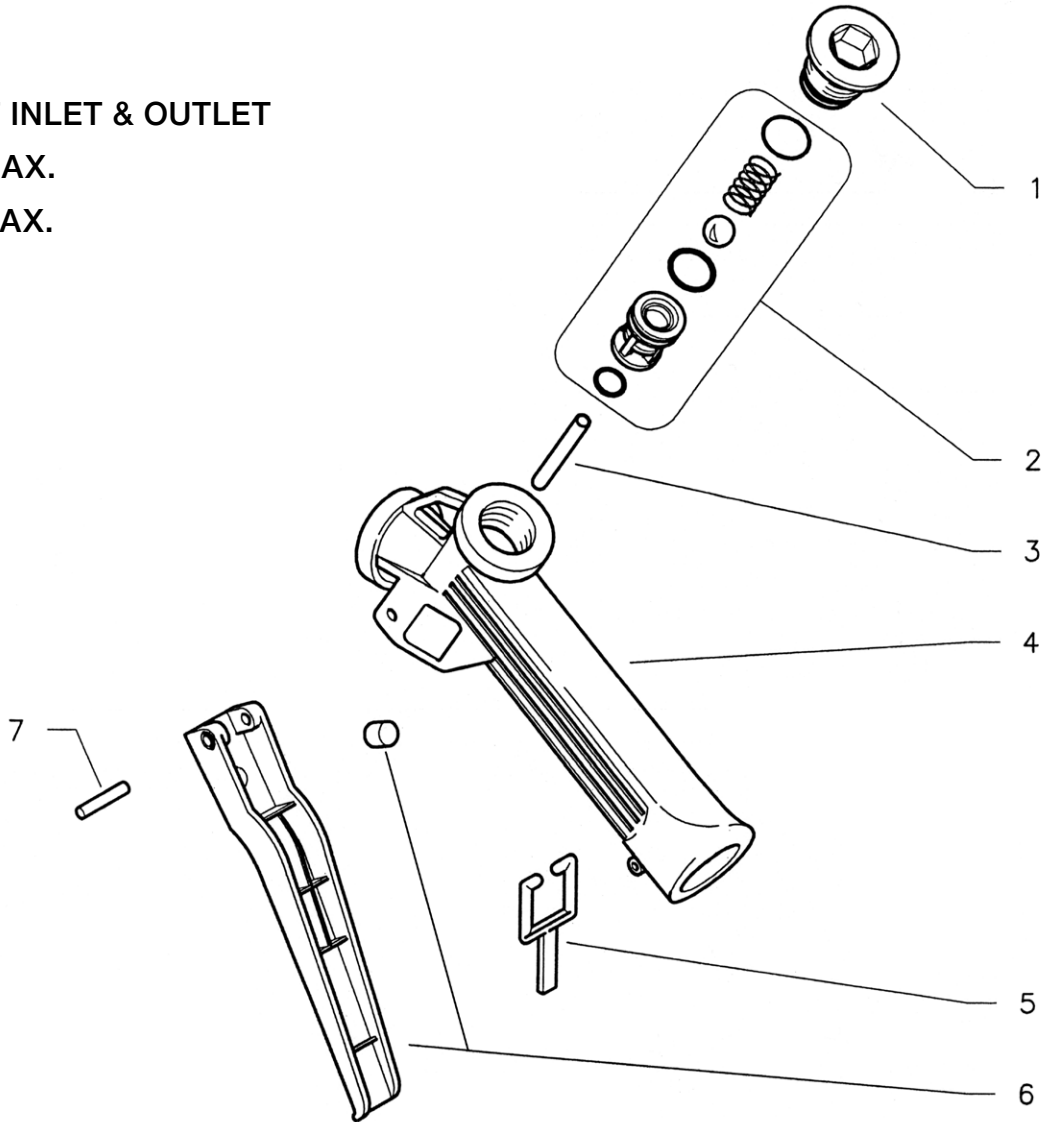

## Poly Trigger Valve

- 1/2" FNPT INLET & OUTLET
- 18 GPM MAX.
- 400 PSI MAX.

REF. #	PART#	DESCRIPTION	QTY	REF. #	PART#	DESCRIPTION	QTY
1		PLUG	1	5	01-1241.42	CLIP	1
2	01-8711.07	REPAIR KIT	1	6	06-1240.C9	TRIGGER	1
3		INLET PIN	1	7	01-29.1607.3	TRIGGER PIN	1
4		MAIN BODY	1				